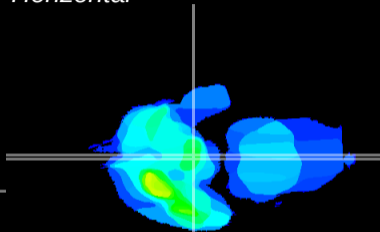

Coronal

Sagittal-R

Sagittal-L

ViBrism: CX25060
Horizontal

ME