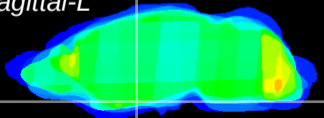

Coronal

Sagittal-R

Sagittal-L

ViBrism: CX25066
Horizontal

S0