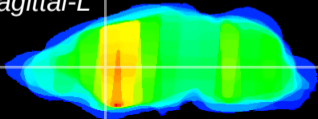

Coronal

Sagittal-R

Sagittal-L

ViBris: CX25071
Horizontal

CPU medial