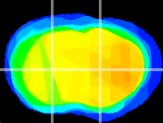

Coronal

Sagittal-R

Sagittal-L

ViBris: CX25071
Horizontal

CPU medial