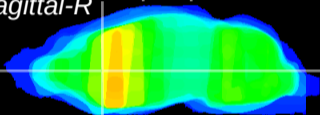

Coronal

Sagittal-R

Sagittal-L

ViBris: CX25071
Horizontal

CPU medial