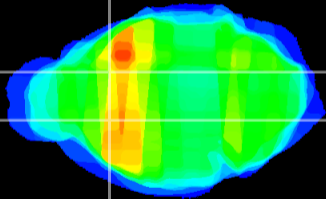

Coronal

Sagittal-R

Sagittal-L

ViBris: CX25071
Horizontal

CPU medial