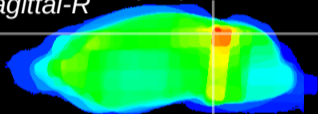

Coronal

Sagittal-R

Sagittal-L

ViBriSM: CX25072
Horizontal

IC