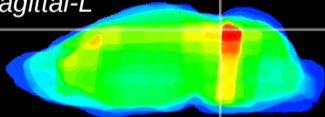

Coronal

Sagittal-R

Sagittal-L

ViBriSM: CX25072
Horizontal

IC