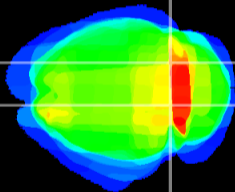

Coronal

Sagittal-R

Sagittal-L

ViBriSM: CX25072
Horizontal

IC