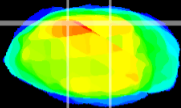

Coronal

Sagittal-R

Sagittal-L

ViBriSM: CX25072
Horizontal

IC