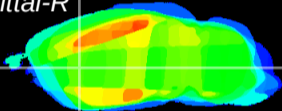

Coronal

Sagittal-R

Sagittal-L

ViBrisM: CX25073
Horizontal

CPU lateral