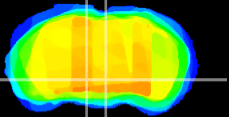

Coronal

Sagittal-R

Sagittal-L

ViBrism: CX25078
Horizontal

VTA