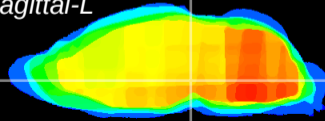

Coronal

Sagittal-R

Sagittal-L

ViBrism: CX25078
Horizontal

VTA