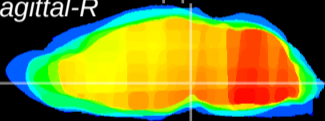

Coronal

Sagittal-R

Sagittal-L

ViBrism: CX25078
Horizontal

VTA