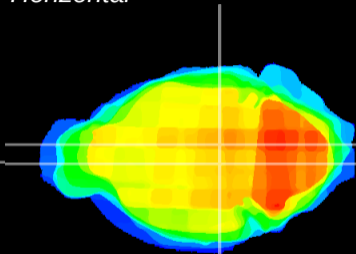

Coronal

Sagittal-R

Sagittal-L

ViBrism: CX25078
Horizontal

VTA