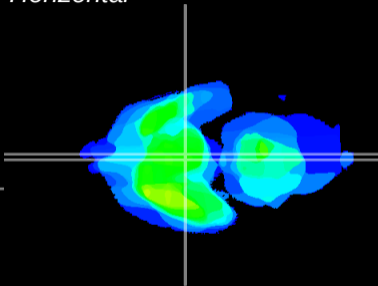

Coronal

Sagittal-R

Sagittal-L

ViBrism: CX25079
Horizontal

Arc