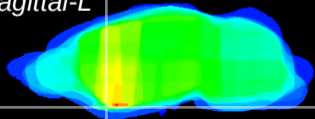

Coronal

Sagittal-R

Sagittal-L

ViBrism: CX25085
Horizontal

Tu