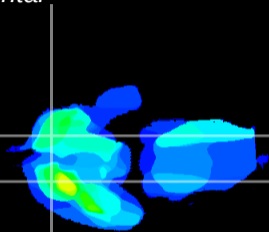

Coronal

Sagittal-R

Sagittal-L

ViBrism: CX25085
Horizontal

Tu