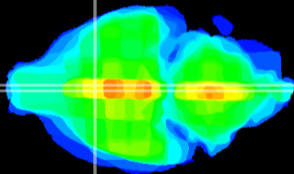

Coronal

Sagittal-R

Sagittal-L

ViBrism: CX25095
Horizontal

MPA