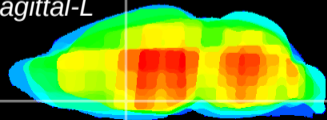

Coronal

Sagittal-R

Sagittal-L

ViBrism: CX25095
Horizontal

MPA