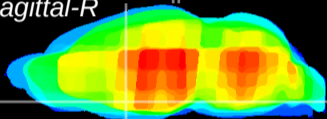

Coronal

Sagittal-R

Sagittal-L

ViBrism: CX25095
Horizontal

MPA