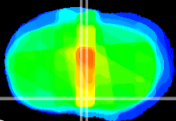

Coronal

Sagittal-R

Sagittal-L

ViBrism: CX25095
Horizontal

MPA