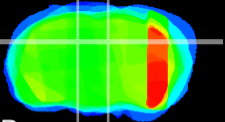

Coronal

Sagittal-R

Sagittal-L

ViBrism: CX25096
Horizontal

DG