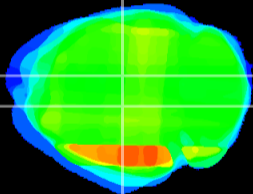

Coronal

Sagittal-R

Sagittal-L

ViBrism: CX25096
Horizontal

DG