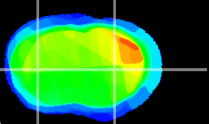

Coronal

Sagittal-R

Sagittal-L

ViBrism: CX25100
Horizontal

CPU lateral