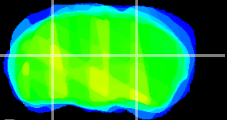

Coronal

Sagittal-R

Sagittal-L

ViBrism: CX25106
Horizontal

LG