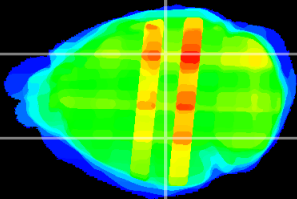

Coronal

Sagittal-R

Sagittal-L

ViBrism: CX25106
Horizontal

LG