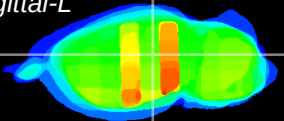

Coronal

Sagittal-R

Sagittal-L

ViBrism: CX25106
Horizontal

LG