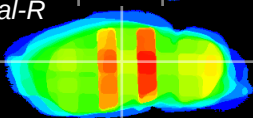

Coronal

Sagittal-R

Sagittal-L

ViBrism: CX25106
Horizontal

LG