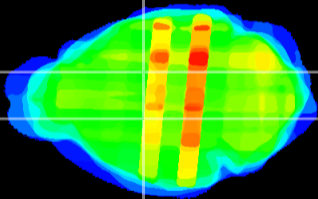

Coronal

Sagittal-R

Sagittal-L

ViBrism: CX25106
Horizontal

VA/VL