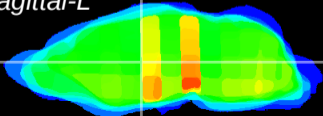

Coronal

Sagittal-R

Sagittal-L

ViBrism: CX25106
Horizontal

VA/VL