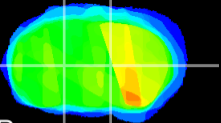

Coronal

Sagittal-R

Sagittal-L

ViBrism: CX25106
Horizontal

VA/VL