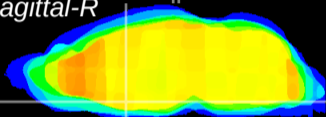

Coronal

Sagittal-R

Sagittal-L

ViBrism: CX25114
Horizontal

MPA