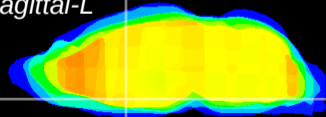

Coronal

Sagittal-R

Sagittal-L

ViBrism: CX25114
Horizontal

MPA