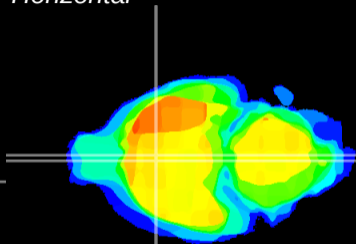

Coronal

Sagittal-R

Sagittal-L

ViBrism: CX25114
Horizontal

MPA