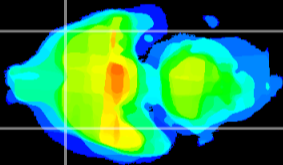

Coronal

Sagittal-R

Sagittal-L

ViBrism: CX25124
Horizontal

Pir