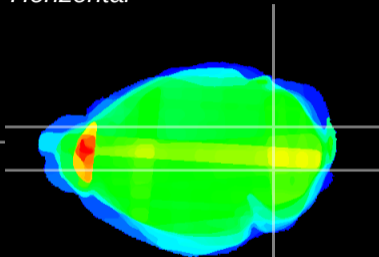

Coronal

Sagittal-R

Sagittal-L

ViBrism: CX25126
Horizontal

Cb nucleus