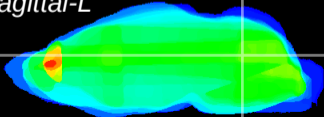

Coronal

Sagittal-R

Sagittal-L

ViBrism: CX25126
Horizontal

Cb nucleus