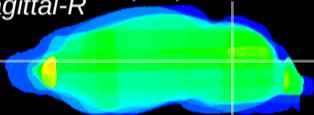

Coronal

Sagittal-R

Sagittal-L

ViBrism: CX25126
Horizontal

Cb nucleus