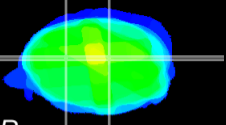

Coronal

Sagittal-R

Sagittal-L

ViBrism: CX25126
Horizontal

Cb nucleus