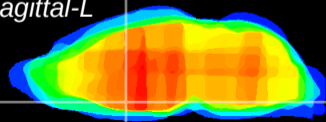

Coronal

Sagittal-R

Sagittal-L

ViBriSM: CX25135
Horizontal

MPA