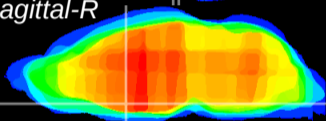

Coronal

Sagittal-R

Sagittal-L

ViBriSM: CX25135
Horizontal

MPA