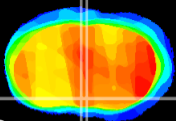

Coronal

Sagittal-R

Sagittal-L

ViBriSM: CX25135
Horizontal

MPA