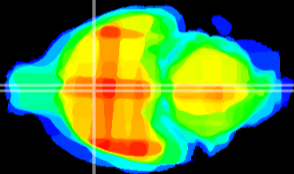

Coronal

Sagittal-R

Sagittal-L

ViBriSM: CX25135
Horizontal

MPA