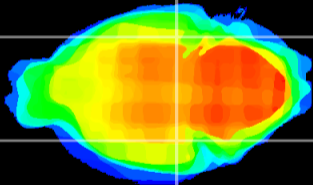

Coronal

Sagittal-R

Sagittal-L

ViBrism: CX25137
Horizontal

ventral S