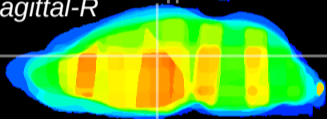

Coronal

Sagittal-R

Sagittal-L

ViBrism: CX25142
Horizontal

Hb