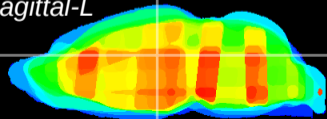

Coronal

Sagittal-R

Sagittal-L

ViBrism: CX25142
Horizontal

Hb