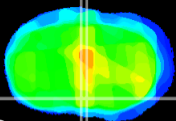

Coronal

Sagittal-R

Sagittal-L

ViBrism: CX25152
Horizontal

MPA