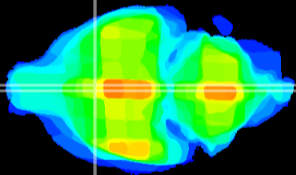

Coronal

Sagittal-R

Sagittal-L

ViBrism: CX25152
Horizontal

MPA