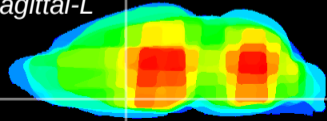

Coronal

Sagittal-R

Sagittal-L

ViBrism: CX25152
Horizontal

MPA