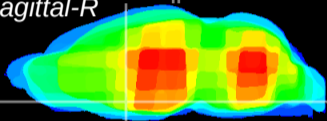

Coronal

Sagittal-R

Sagittal-L

ViBrism: CX25152
Horizontal

MPA