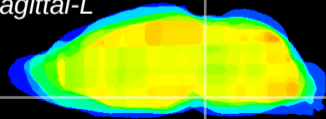

Coronal

Sagittal-R

Sagittal-L

ViBrism: CX25163
Horizontal

Pn