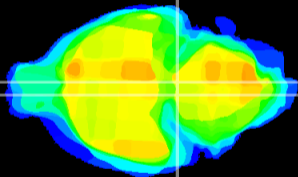

Coronal

Sagittal-R

Sagittal-L

ViBrism: CX25163
Horizontal

Pn