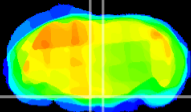

Coronal

Sagittal-R

Sagittal-L

ViBrism: CX25163
Horizontal

Pn