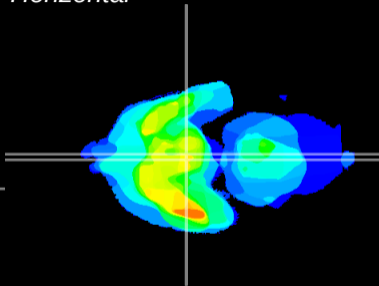

Coronal

Sagittal-R

Sagittal-L

ViBrism: CX25169
Horizontal

Arc