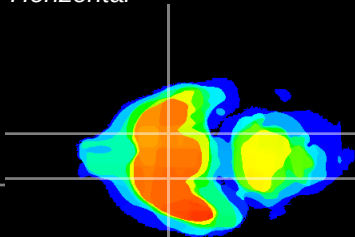

Coronal

Sagittal-R

Sagittal-L

ViBrism: CX25173
Horizontal

S0