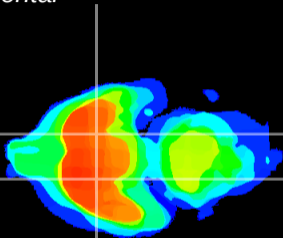

Coronal

Sagittal-R

Sagittal-L

ViBrism: CX25181
Horizontal

S0