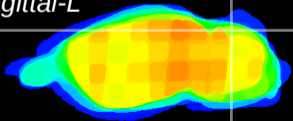

Coronal

Sagittal-R

Sagittal-L

ViBrism: CX25187
Horizontal

Cb lobe