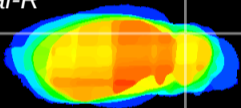

Coronal

Sagittal-R

Sagittal-L

ViBrism: CX25187
Horizontal

Cb lobe