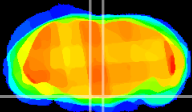

Coronal

Sagittal-R

Sagittal-L

ViBrism: CX25187
Horizontal

Pn