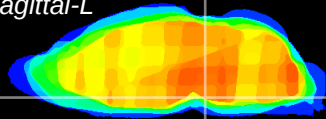

Coronal

Sagittal-R

Sagittal-L

ViBrism: CX25187
Horizontal

Pn