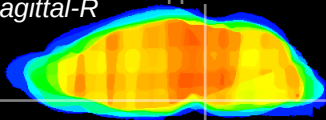

Coronal

Sagittal-R

Sagittal-L

ViBrism: CX25187
Horizontal

Pn