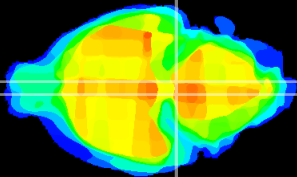

Coronal

Sagittal-R

Sagittal-L

ViBrism: CX25187
Horizontal

Pn