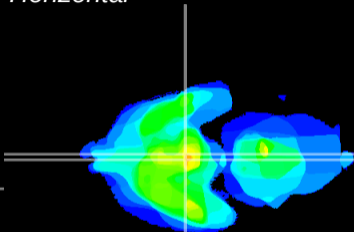

Coronal

Sagittal-R

Sagittal-L

ViBrism: CX25188
Horizontal

Arc