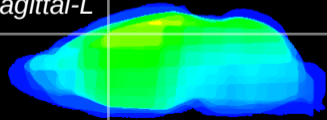

Coronal

Sagittal-R

Sagittal-L

ViBrism: CX25202
Horizontal

Cx motor