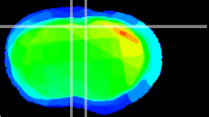

Coronal

Sagittal-R

Sagittal-L

ViBrism: CX25202
Horizontal

Cx motor