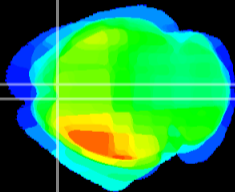

Coronal

Sagittal-R

Sagittal-L

ViBrism: CX25202
Horizontal

Cx motor