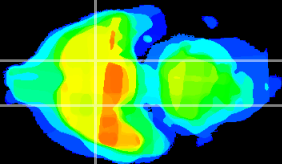

Coronal

Sagittal-R

Sagittal-L

ViBriSM: CX25206
Horizontal

S0