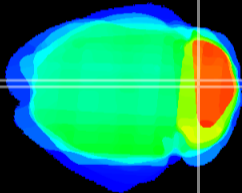

Coronal

Sagittal-R

Sagittal-L

ViBrism: CX25209
Horizontal

Cb vermis