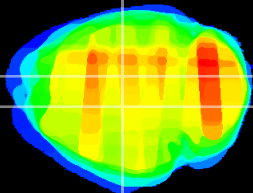

Coronal

Sagittal-R

Sagittal-L

ViBrism: CX25217
Horizontal

DG