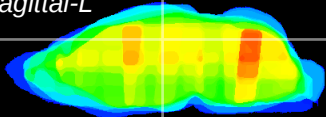

Coronal

Sagittal-R

Sagittal-L

ViBrism: CX25217
Horizontal

DG