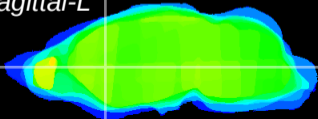

Coronal

Sagittal-R

Sagittal-L

ViBrism: CX25226
Horizontal

CPU medial