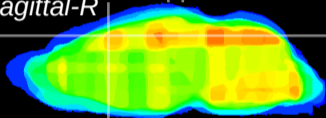

Coronal

Sagittal-R

Sagittal-L

ViBris: CX25229
Horizontal

Cx motor