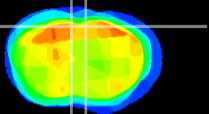

Coronal

Sagittal-R

Sagittal-L

ViBris: CX25229
Horizontal

Cx motor