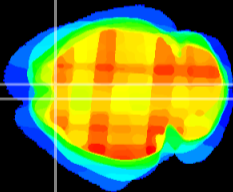

Coronal

Sagittal-R

Sagittal-L

ViBris: CX25229
Horizontal

Cx motor