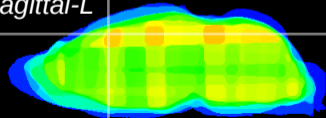

Coronal

Sagittal-R

Sagittal-L

ViBris: CX25229
Horizontal

Cx motor