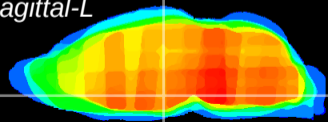

Coronal

Sagittal-R

Sagittal-L

ViBrism: CX25230
Horizontal

DM