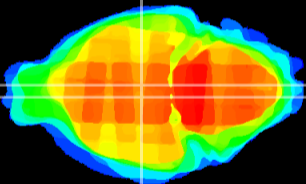

Coronal

Sagittal-R

Sagittal-L

ViBrism: CX25230
Horizontal

DM