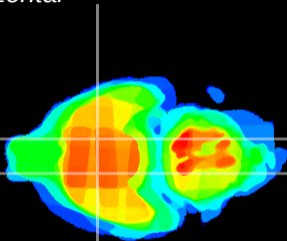

Coronal

Sagittal-R

Sagittal-L

ViBrism: CX25230
Horizontal

LH