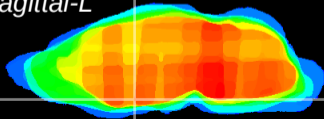

Coronal

Sagittal-R

Sagittal-L

ViBrism: CX25230
Horizontal

LH