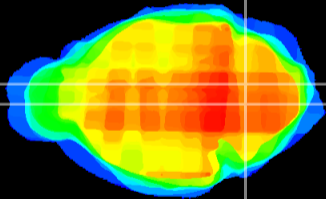

Coronal

Sagittal-R

Sagittal-L

ViBrism: CX25230
Horizontal

MVe