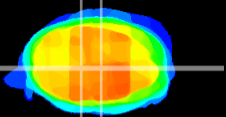

Coronal

Sagittal-R

Sagittal-L

ViBrism: CX25230
Horizontal

MVe