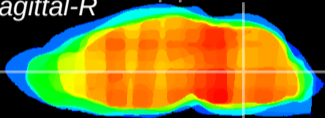

Coronal

Sagittal-R

Sagittal-L

ViBrism: CX25230
Horizontal

MVe