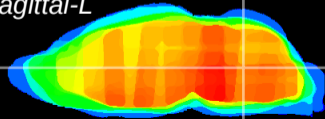

Coronal

Sagittal-R

Sagittal-L

ViBrism: CX25230
Horizontal

MVe