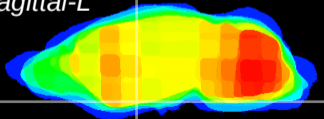

Coronal

Sagittal-R

Sagittal-L

ViBrism: CX25257
Horizontal

S0