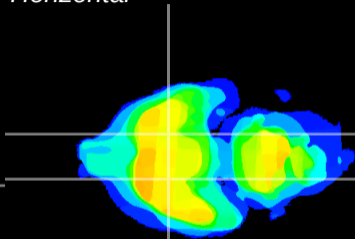

Coronal

Sagittal-R

Sagittal-L

ViBrism: CX25257
Horizontal

S0