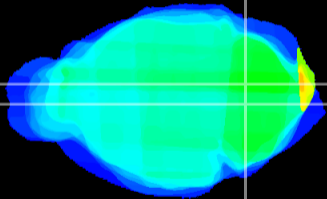

Coronal

Sagittal-R

Sagittal-L

ViBrism: CX25268
Horizontal

MVe