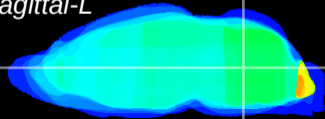

Coronal

Sagittal-R

Sagittal-L

ViBrism: CX25268
Horizontal

MVe