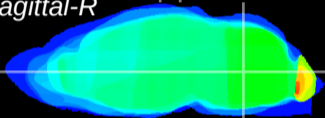

Coronal

Sagittal-R

Sagittal-L

ViBrism: CX25268
Horizontal

MVe