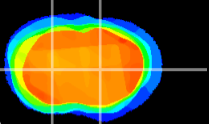

Coronal

Sagittal-R

Sagittal-L

ViBris: CX25272
Horizontal

CPU medial