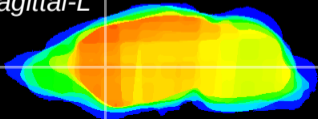

Coronal

Sagittal-R

Sagittal-L

ViBris: CX25272
Horizontal

CPU medial