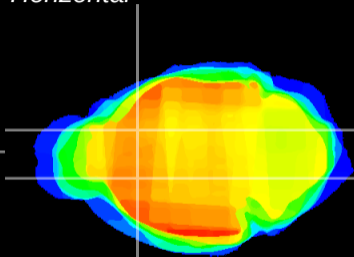

Coronal

Sagittal-R

Sagittal-L

ViBris: CX25272
Horizontal

CPU medial