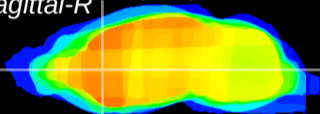

Coronal

Sagittal-R

Sagittal-L

ViBris: CX25272
Horizontal

CPU medial