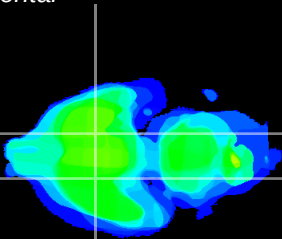

*Coronal*

*Sagittal-R*

*Sagittal-L*

ViBriSM: CX25273  
*Horizontal*

S0