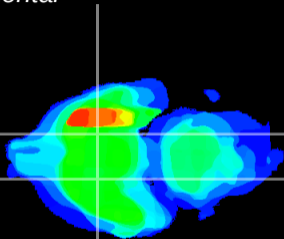

Coronal

Sagittal-R

Sagittal-L

ViBrism: CX25274
Horizontal

S0