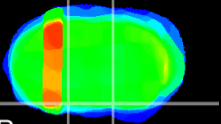

Coronal

Sagittal-R

Sagittal-L

ViBrism: CX25274
Horizontal

S0