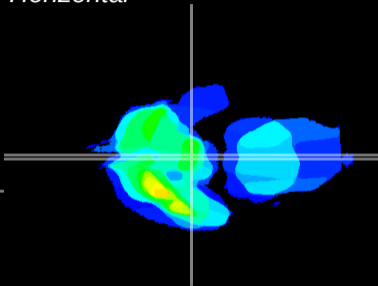

*Coronal*

*Sagittal-R*

*Sagittal-L*

ViBrism: CX25278  
*Horizontal*

ME