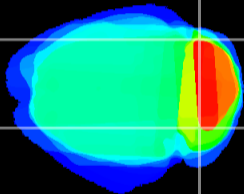

Coronal

Sagittal-R

Sagittal-L

ViBrism: CX25287
Horizontal

Cb lobe