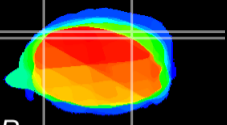

Coronal

Sagittal-R

Sagittal-L

ViBrism: CX25287
Horizontal

Cb lobe