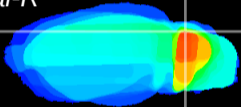

Coronal

Sagittal-R

Sagittal-L

ViBrism: CX25287
Horizontal

Cb lobe