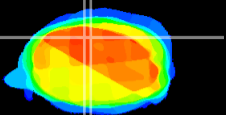

Coronal

Sagittal-R

Sagittal-L

ViBrism: CX25289
Horizontal

Cb vermis