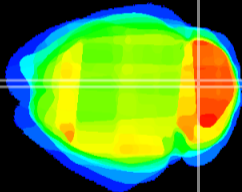

Coronal

Sagittal-R

Sagittal-L

ViBrism: CX25289
Horizontal

Cb vermis