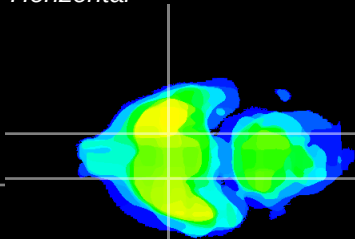

Coronal

Sagittal-R

Sagittal-L

ViBrisM: CX25293
Horizontal

S0