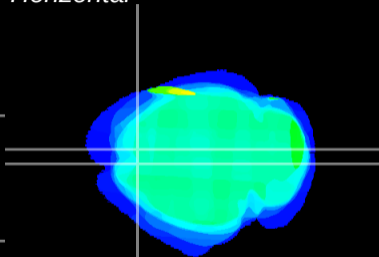

Coronal

Sagittal-R

Sagittal-L

ViBris: CX25294
Horizontal

Cx motor