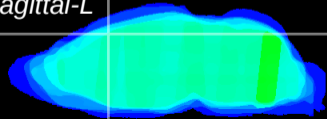

Coronal

Sagittal-R

Sagittal-L

ViBris: CX25294
Horizontal

Cx motor