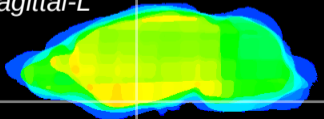

Coronal

Sagittal-R

Sagittal-L

ViBriSM: CX25295
Horizontal

S0