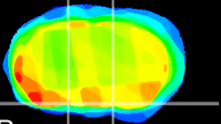

Coronal

Sagittal-R

Sagittal-L

ViBriSM: CX25295
Horizontal

S0