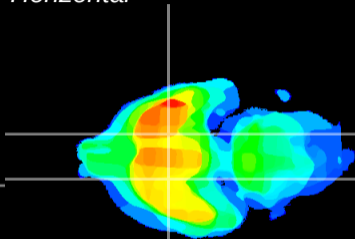

Coronal

Sagittal-R

Sagittal-L

ViBriSM: CX25295
Horizontal

S0