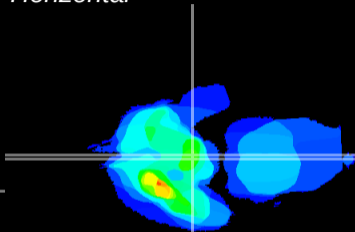

Coronal

Sagittal-R

Sagittal-L

ViBrism: CX25298
Horizontal

ME