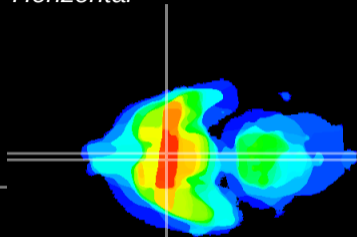

Coronal

Sagittal-R

Sagittal-L

ViBrism: CX25298
Horizontal

SCN