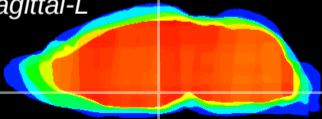

Coronal

Sagittal-R

Sagittal-L

ViBrism: CX25299
Horizontal

DM