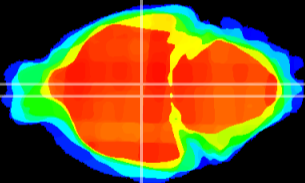

Coronal

Sagittal-R

Sagittal-L

ViBrism: CX25299
Horizontal

DM